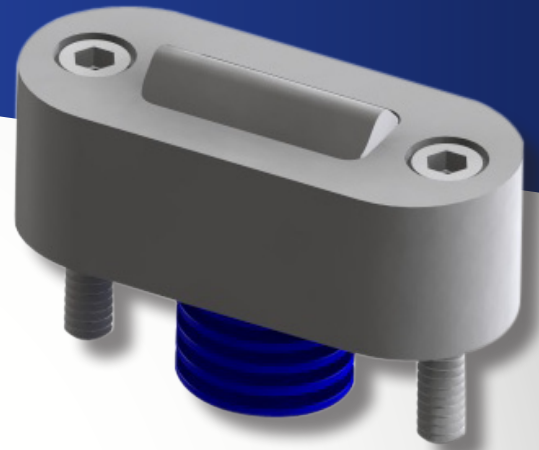

SLK-25BLUE

The Slide Lock 'Blue' is an alternative spring configuration for the SLK-25A. It utilizes a medium-duty Raymond die spring, and a minor modification to the machining geometry for the Slide Lock holder/spring to facilitate the same holding power as the original SLK-25A.