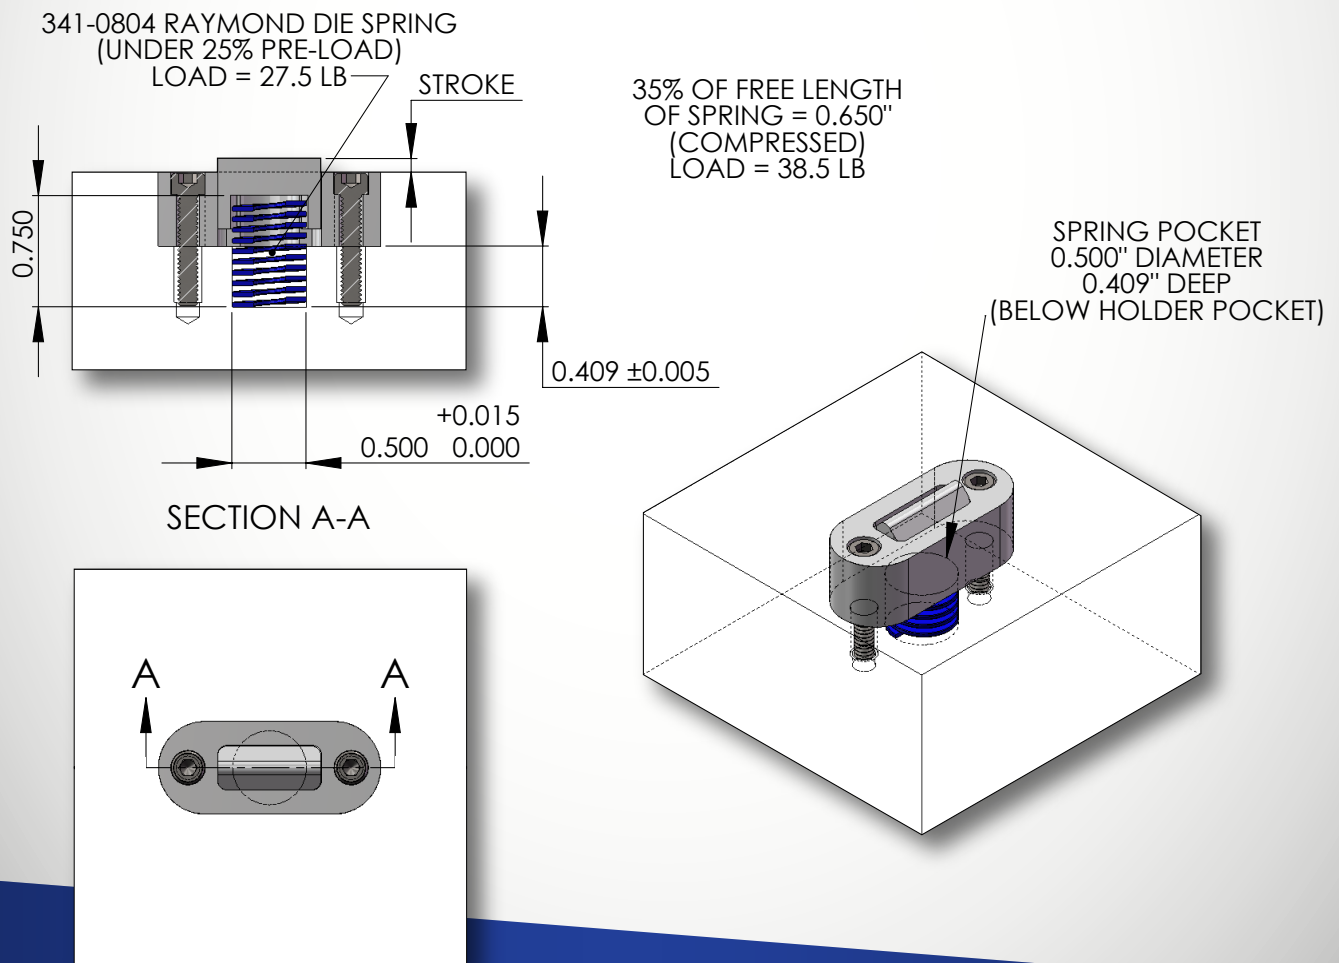

When ordering please specify 'SLK-25Blue'